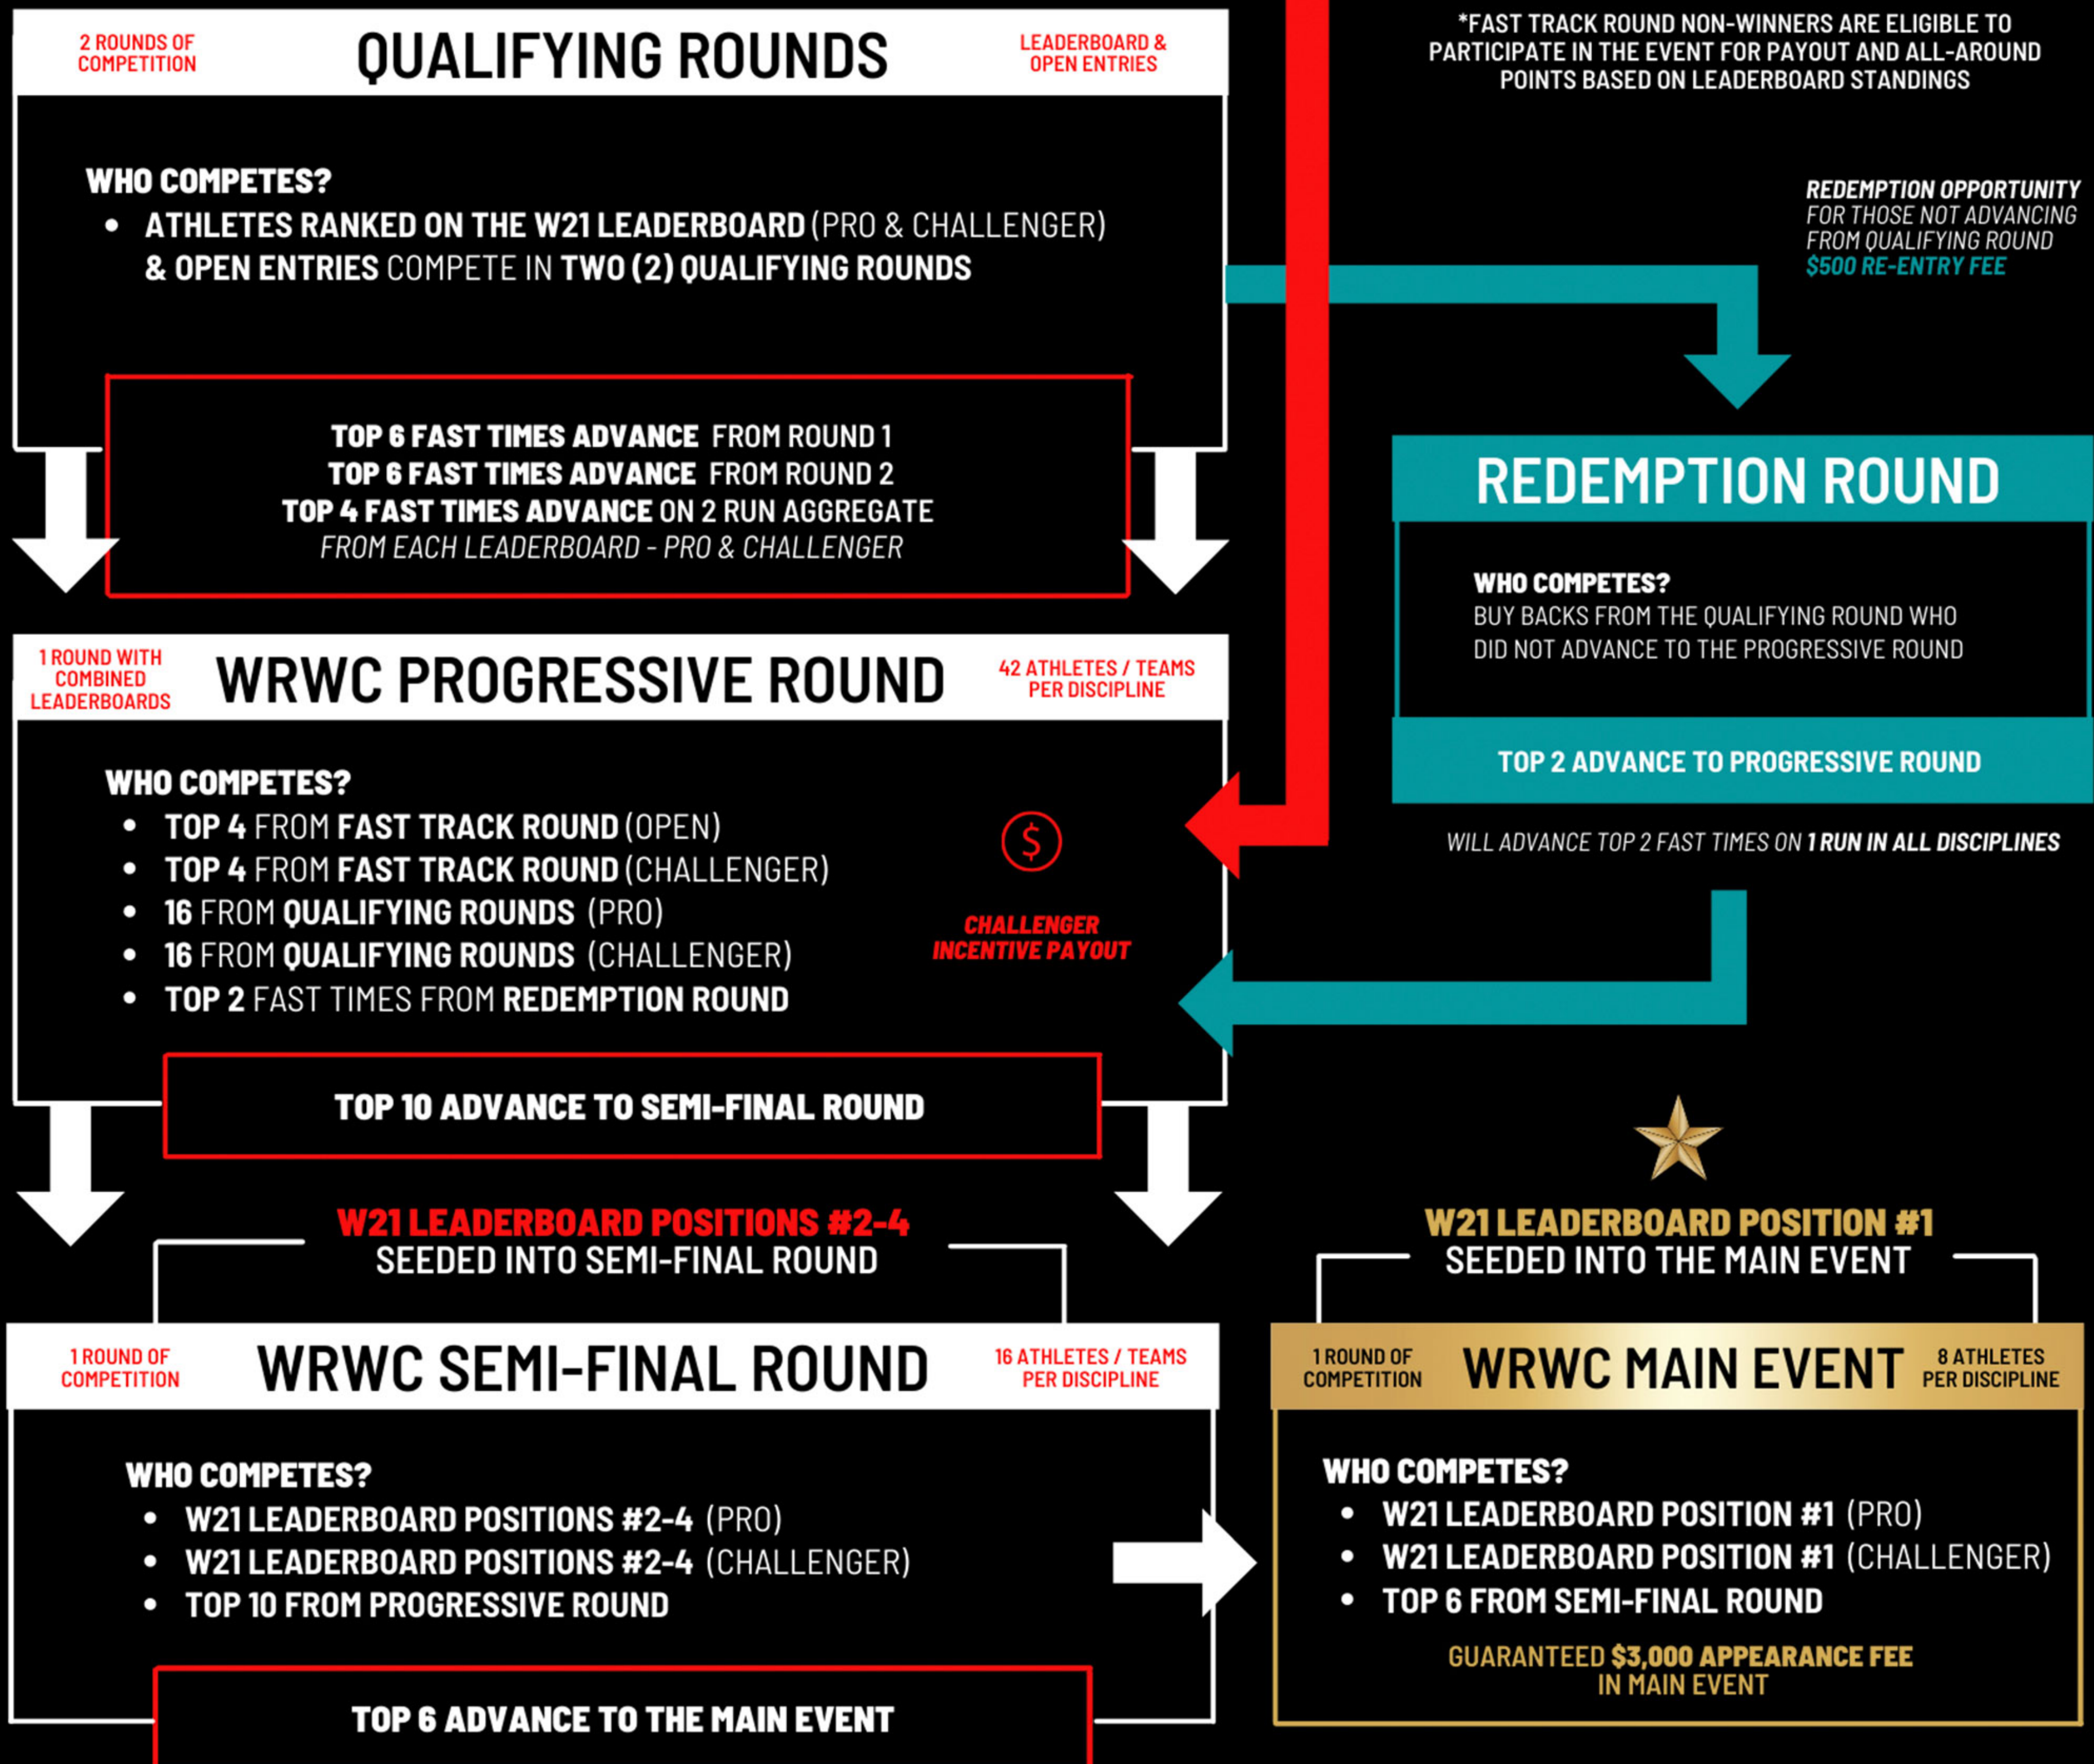

40 PAYOUT

WHO COMPETES?

- W21 LEADERBOARD POSITIONS (PRO)
- W21 LEADERBOARD POSITIONS (CHALLENGER)
- OPEN ENTRIES

TOP 10 ADVANCE TO SEMI-FINAL ROUND

*FAST TRACK ROUND NON-WINNERS ARE ELIGIBLE TO PARTICIPATE IN THE EVENT FOR PAYOUT AND ALL-AROUND POINTS BASED ON LEADERBOARD STANDINGS

TOP 6 ADVANCE TO THE MAIN EVENT

W21 LEADERBOARD POSITIONS #2-4 & FAST TRACK QUALIFIER WINNERS
SEEDED INTO SEMI-FINAL ROUND

1 ROUND OF
COMPETITION

WRWC MAIN EVENT

8 ATHLETES

WHO COMPETES?

- W21 LEADERBOARD POSITION #1 (PRO)
- W21 LEADERBOARD POSITION #1 (CHALLENGER)
- TOP 6 FROM SEMI-FINAL ROUND

GUARANTEED \$3,000 APPEARANCE FEE IN MAIN EVENT

W21 LEADERBOARD POSITION #1
SEEDED INTO THE MAIN EVENT

TEAM ROPING & BREAKAWAY ADVANCEMENT CHART

EACH LEADERBOARD (PRO & CHALLENGER) WILL COMPETE & BE PAID SEPARATELY IN QUALIFYING ROUNDS

WILL ADVANCE TOP 4 FAST TIMES ON 2 RUN AGGREGATE

*FAST TRACK ROUND NON-WINNERS ARE ELIGIBLE TO PARTICIPATE IN THE EVENT FOR PAYOUT AND ALL-AROUND POINTS BASED ON LEADERBOARD STANDINGS

REDEMPTION OPPORTUNITY
FOR THOSE NOT ADVANCING
FROM QUALIFYING ROUND
\$500 RE-ENTRY FEE